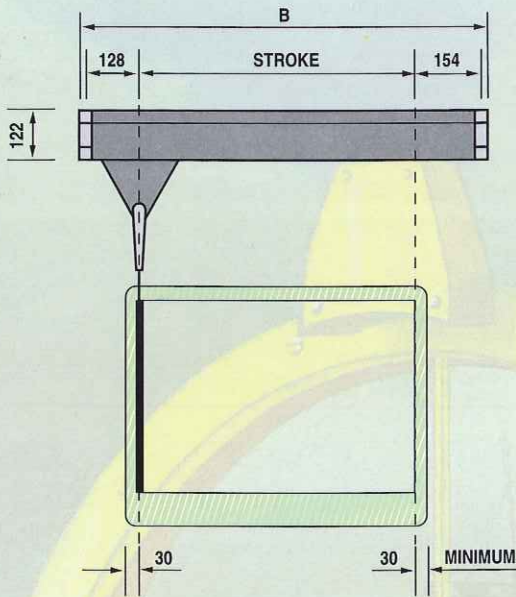

Wiper Control Unit

A control box to regulate the sweeping cycles period is optionally supplied with the window wipers. Control boxes are suitable for fitting into a console or mounting on the bulkhead whichever is preferred.

VC-BR

VC-BA

Dimensions

Specifications

Clear View Screen VC-CC

Electric supply: DC/AC 1PH or 3PH
 Heater unit: Fitted as standard
 Construction: Light corrosion
 resisting alloy

A	B	HOLE IN GLASS
350	421	405
380	451	435

STROKE	A	B
635	917	941
914	1.196	1.220
1.194	1.476	1.500

Strokes are according to customers
 need.

Window Wiper VC-BA

Electric supply: 24 V. DC
 Available additional devices:
 Speed control unit
 Heater unit
 Washing system
 Basic parameters:
 Angle: 60° - 70° - 80° - 90°
 Blade: 380 mm → 1000 mm
 Arm: 400 mm → 1000 mm