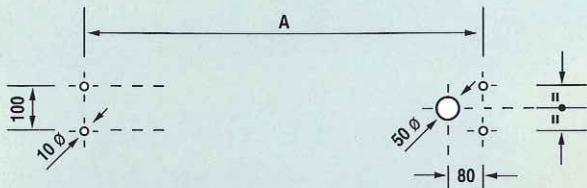

Dimensions

Specifications

Clear View Screen VC-CC

Electric supply: DC/AC 1PH or 3PH
Heater unit: Fitted as standard
Construction: Light corrosion
resisting alloy

A	B	HOLE IN GLASS
350	421	405
380	451	435

Window Wiper VC-BR

Electric supply: DC/AC 1PH or 3PH
Construction: Casting is made of light
corrosion resisting alloy. Internal parts
are of stainless steel
Available additional devices:
Speed control unit
Washing system
Heater unit

STROKE	A	B
635	917	941
914	1.196	1.220
1.194	1.476	1.500

Strokes are according to customers
need.

Window Wiper VC-BA

Electric supply: 24 V. DC
Available additional devices:
Speed control unit
Heater unit
Washing system
Basic parameters:
Angle: 60° - 70° - 80° - 90°
Blade: 380 mm → 1000 mm
Arm: 400 mm → 1000 mm