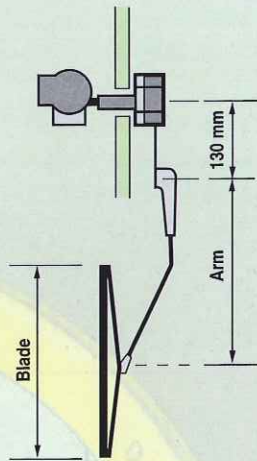

Wiper Control Unit

A control box to regulate the sweeping cycles period is optionally supplied with the window wipers. Control boxes are suitable for fitting into a console or mounting on the bulkhead whichever is preferred.

VC-BR

VC-BA

Dimensions

Specifications

Clear View Screen VC-CC

Electric supply: DC/AC 1PH or 3PH
 Heater unit: Fitted as standard
 Construction: Light corrosion
 resisting alloy

A	B	HOLE IN GLASS
350	421	405
380	451	435

STROKE	A	B
635	917	941
914	1.196	1.220
1.194	1.476	1.500

Strokes are according to customers
 need.

Window Wiper VC-BA

Electric supply: 24 V. DC
 Available additional devices:
 Speed control unit
 Heater unit
 Washing system
 Basic parameters:
 Angle: 60° - 70° - 80° - 90°
 Blade: 380 mm → 1000 mm
 Arm: 400 mm → 1000 mm