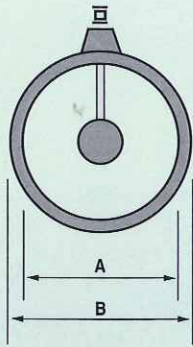

Wiper Control Unit

A control box to regulate the sweeping cycles period is optionally supplied with the window wipers. Control boxes are suitable for fitting into a console or mounting on the bulkhead whichever is preferred.

VC-BR

VC-BA

Dimensions

Specifications

Clear View Screen VC-CC

Electric supply: DC/AC 1PH or 3PH
 Heater unit: Fitted as standard
 Construction: Light corrosion
 resisting alloy

A	B	HOLE IN GLASS
350	421	405
380	451	435

STROKE	A	B
635	917	941
914	1.196	1.220
1.194	1.476	1.500

Strokes are according to customers
 need.

Window Wiper VC-BA

Electric supply: 24 V. DC
 Available additional devices:
 Speed control unit
 Heater unit
 Washing system
 Basic parameters:
 Angle: 60° - 70° - 80° - 90°
 Blade: 380 mm → 1000 mm
 Arm: 400 mm → 1000 mm