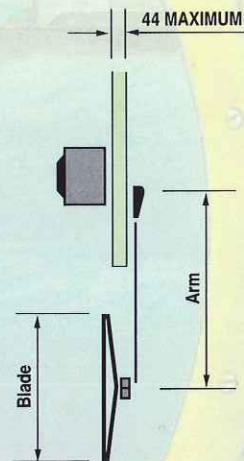

Wiper Control Unit

A control box to regulate the sweeping cycles period is optionally supplied with the window wipers. Control boxes are suitable for fitting into a console or mounting on the bulkhead whichever is preferred.

VC-BR

VC-BA

Dimensions

Specifications

Clear View Screen VC-CC

Electric supply: DC/AC 1PH or 3PH
 Heater unit: Fitted as standard
 Construction: Light corrosion
 resisting alloy

A	B	HOLE IN GLASS
350	421	405
380	451	435

STROKE	A	B
635	917	941
914	1.196	1.220
1.194	1.476	1.500

Strokes are according to customers
 need.

Window Wiper VC-BA

Electric supply: 24 V. DC
 Available additional devices:
 Speed control unit
 Heater unit
 Washing system
 Basic parameters:
 Angle: 60° - 70° - 80° - 90°
 Blade: 380 mm → 1000 mm
 Arm: 400 mm → 1000 mm